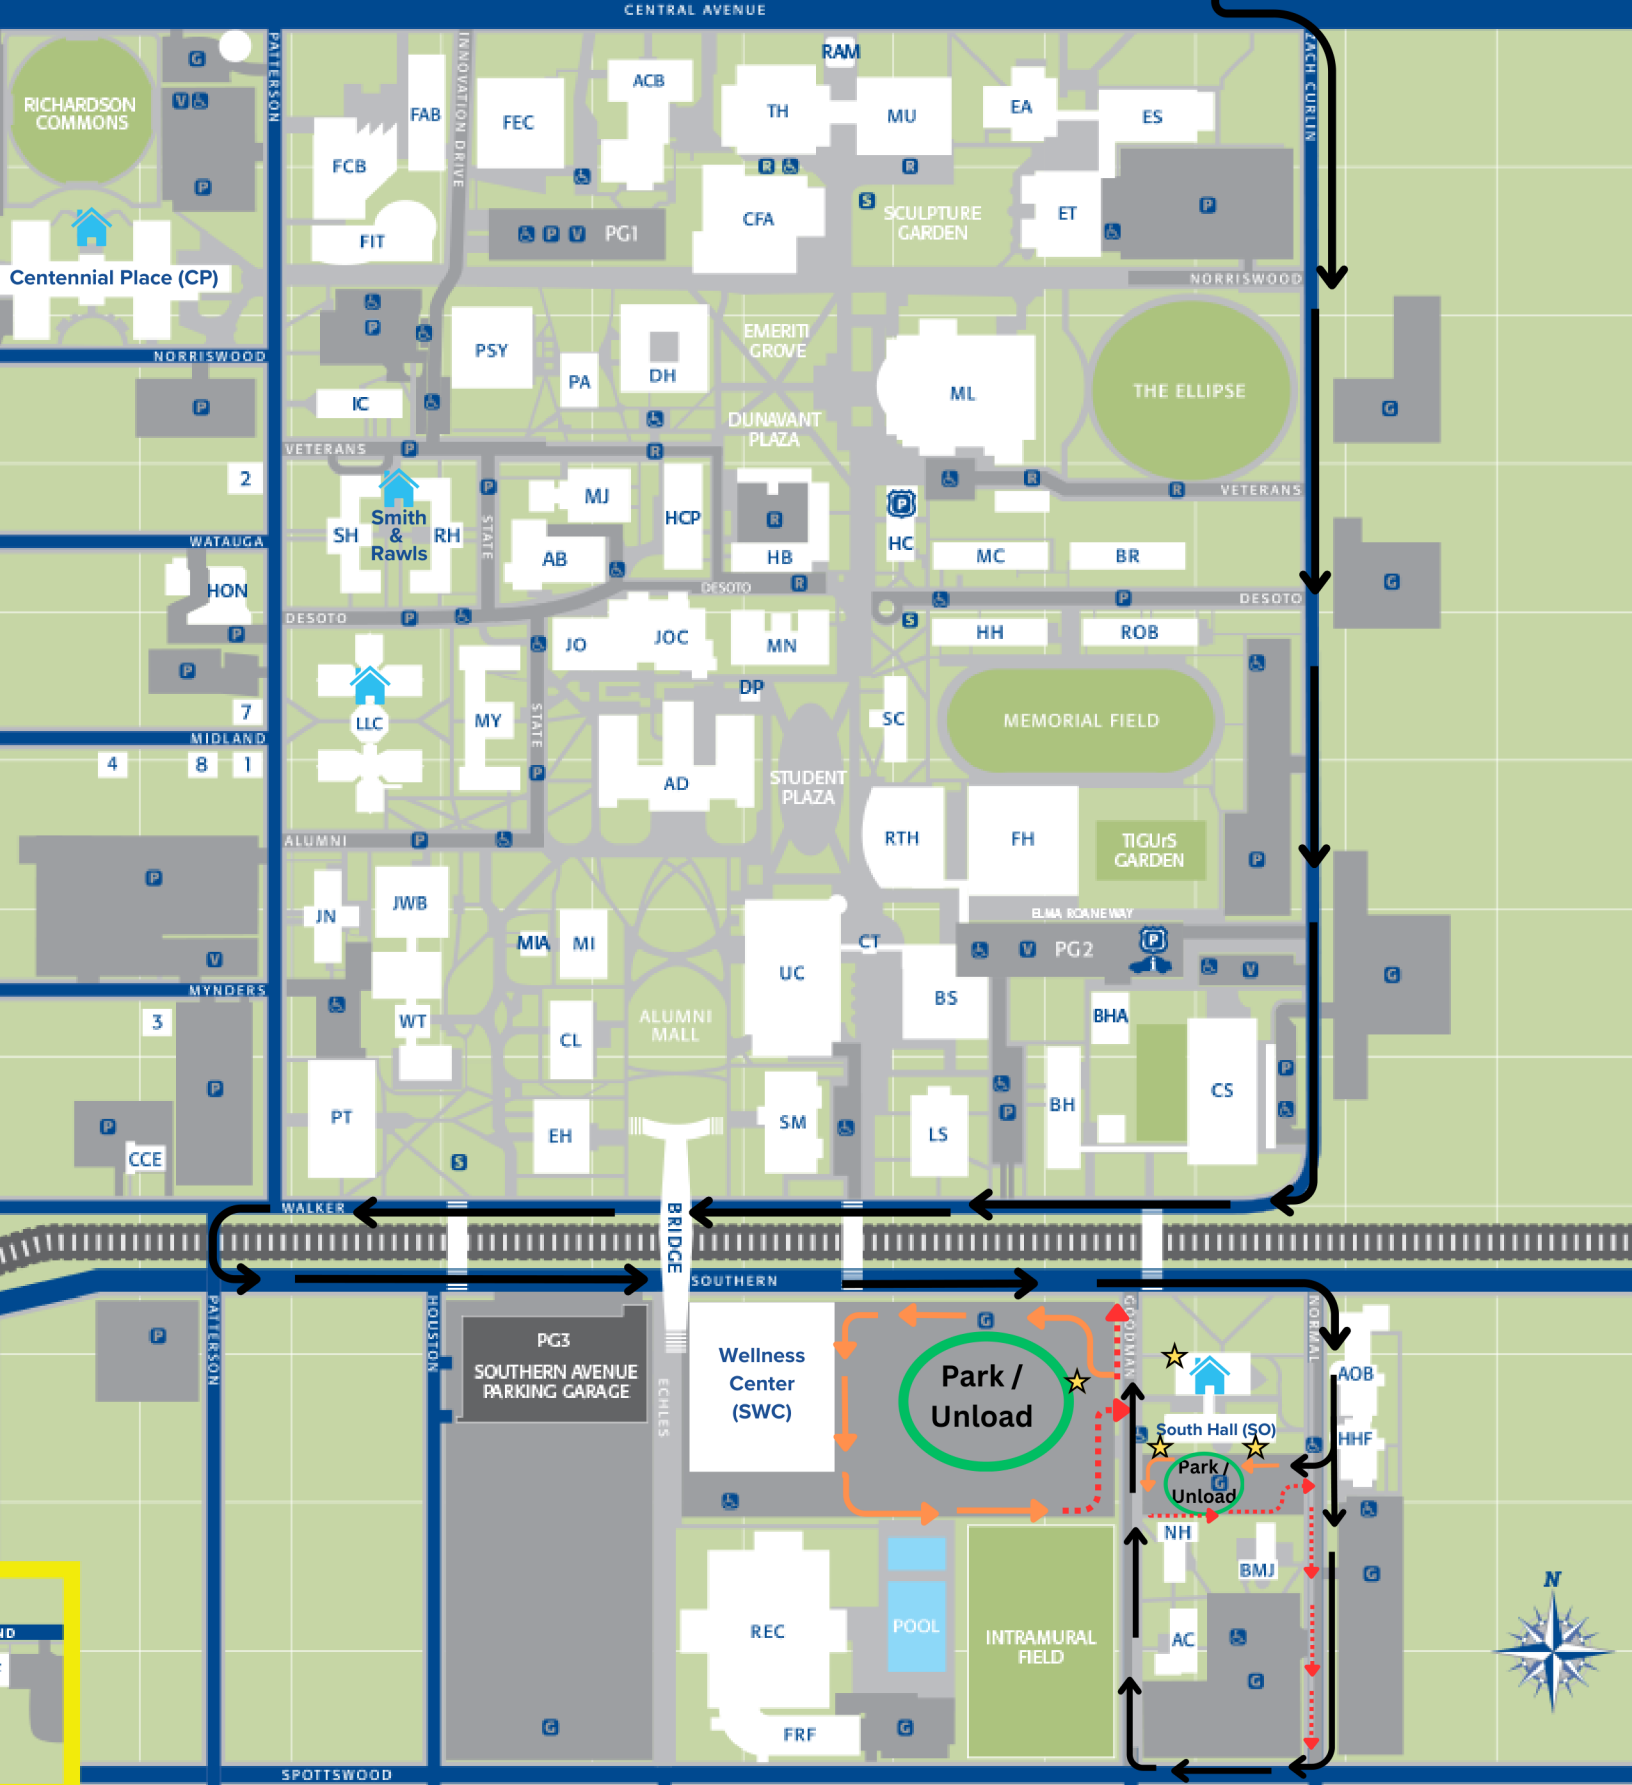

# South Hall

Scheidt Family Performing Arts Center

CHECK IN

Check In/Key Pick Up

Route to Residence Halls

Unloading Zones

Exit Routes

Volunteer Tents

Residence Halls