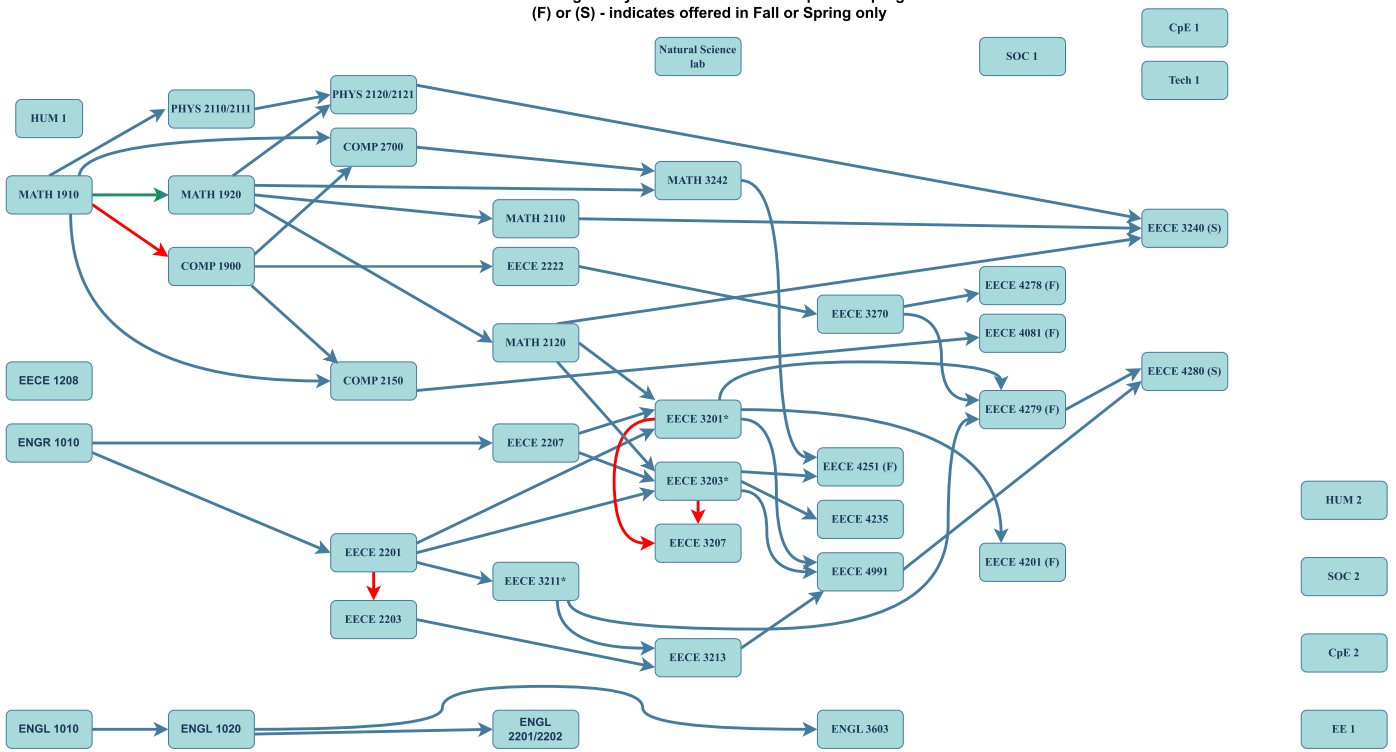

Computer Engineering / Electrical Engineering Dual Degree Flowchart Fall 2024

Red Arrow indicates Co-requisite

* - indicates gateway classes. C- or better required to progress
(F) or (S) - indicates offered in Fall or Spring only

Freshman 1 → Freshman 2 → Sophomore 1 → Sophomore 2 → Junior 1 → Junior 2 → Senior 1 → Senior 2 → Additional Required Credits**