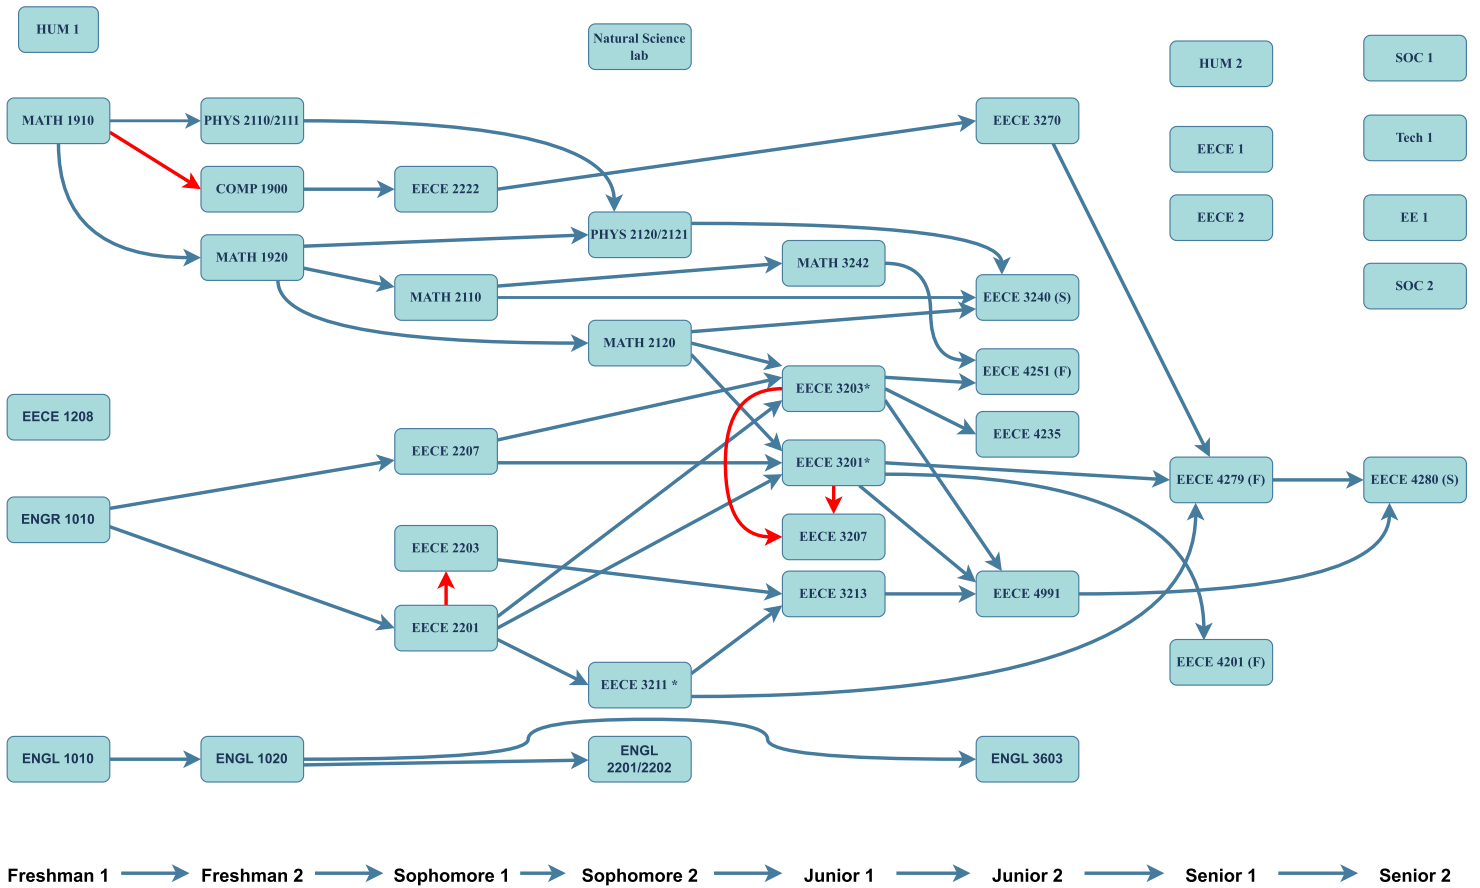

**BSEE Degree Flowchart Fall 2024**  
**Red Arrow indicates Co-requisite**  
 \* - indicates gateway classes. C- or better required to progress  
 (F) or (S) - indicates offered in Fall or Spring only

Freshman 1 → Freshman 2 → Sophomore 1 → Sophomore 2 → Junior 1 → Junior 2 → Senior 1 → Senior 2