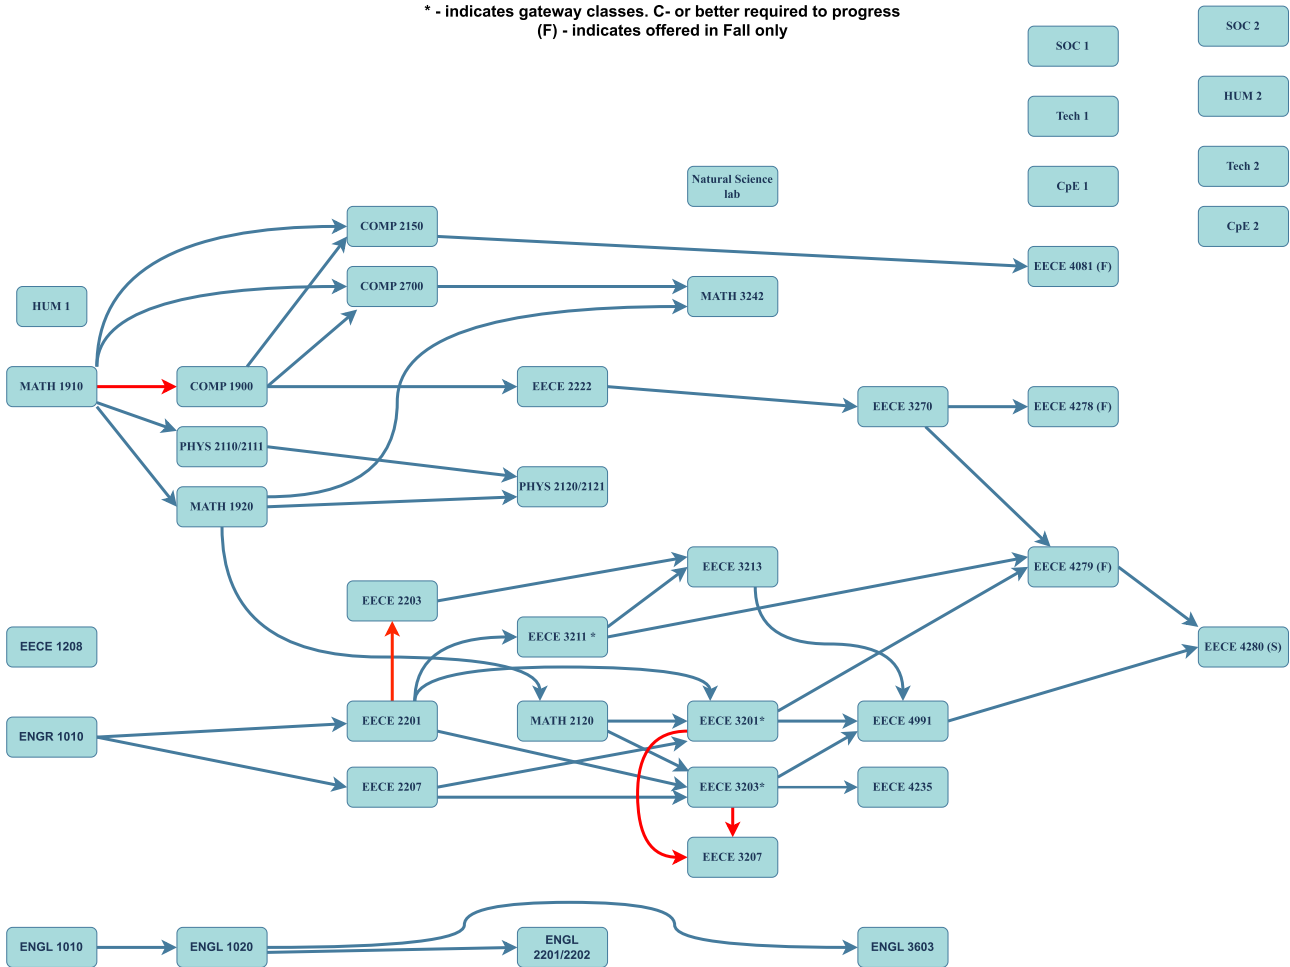

BSCPE Degree Flowchart Fall 2024
 Red Arrow indicates Co-requisite
 * - indicates gateway classes. C- or better required to progress
 (F) - indicates offered in Fall only

Freshman 1 → Freshman 2 → Sophomore 1 → Sophomore 2 → Junior 1 → Junior 2 → Senior 1 → Senior 2