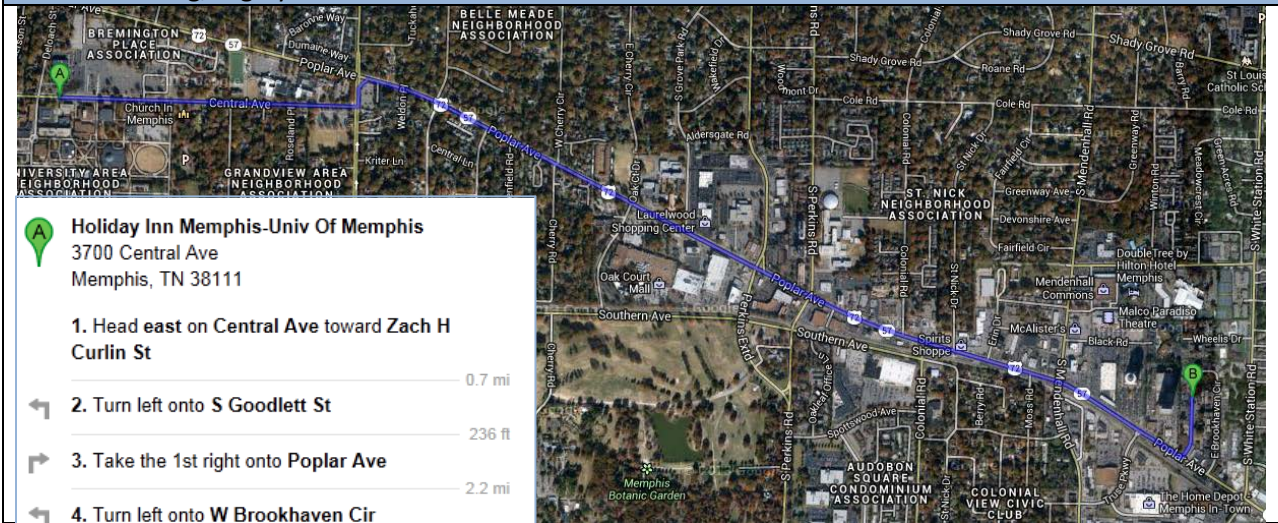

1. Head east on Central Ave toward Zach H Curlin St
0.7 mi
2. Turn right onto S Goodlett St
1.1 mi
3. Turn right onto Park Ave
Destination will be on the right
0.4 mi

B Bomaritols Pete & Sam's
3886 Park Ave
Memphis, TN 38111

2.2 mi

4. Turn left onto W Brookhaven Cir
Destination will be on the right

0.2 mi

Andrew Michael Italian Kitchen
712 W Brookhaven Cir
Memphis, TN 38117

Hog & Hominy- \$\$ Pizza, Italian, Southern/Soul Outdoor Dining, Highly recommended new restaurant

Holiday Inn Memphis-Univ Of Memphis
3700 Central Ave
Memphis, TN 38111

1. Head east on Central Ave toward Zach H Curlin St

0.7 mi

2. Turn left onto S Goodlett St

236 ft

3. Take the 1st right onto Poplar Ave

2.2 mi

4. Turn left onto W Brookhaven Cir
Destination will be on the right

0.1 mi

Hog & Hominy
707 W Brookhaven Cir
Memphis, TN 38117

Garibaldi's Pizza- \$ Pizza Sandwiches/Subs

A Holiday Inn Memphis- Univ Of Memphis
3700 Central Ave
Memphis, TN 38111