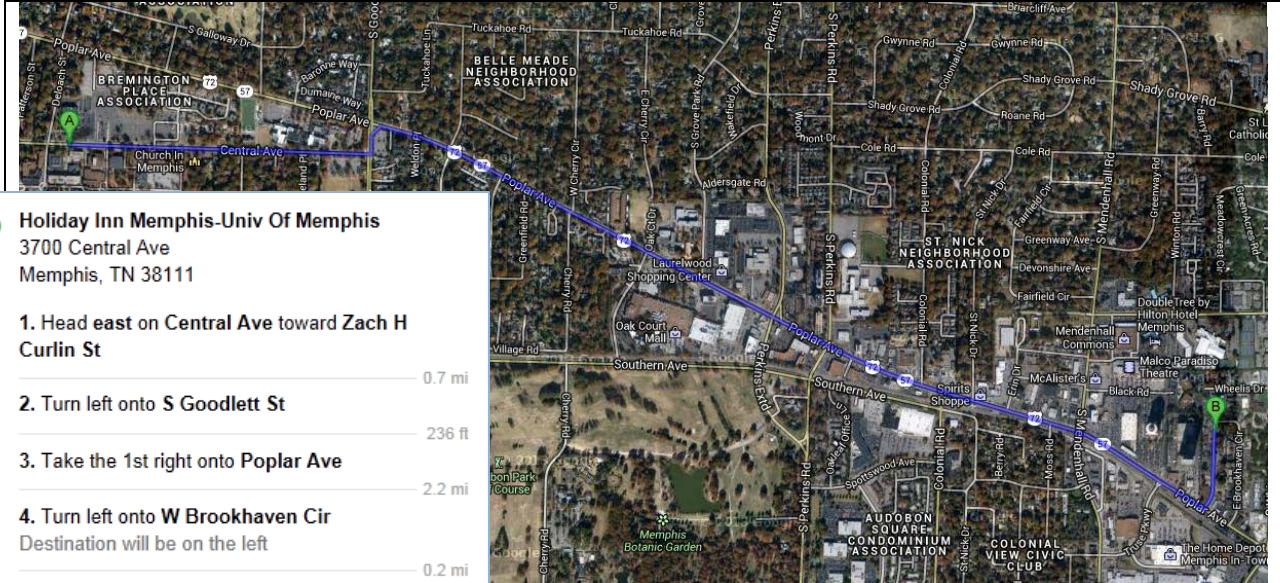

Asian

Bangkok Alley- $$$ Thai, Sushi, Asian Happy Hour, Outdoor Dining

A Holiday Inn Memphis-Univ Of Memphis
3700 Central Ave
Memphis, TN 38111

1. Head east on Central Ave toward Zach H
Curlin St

0.7 mi

2. Turn left onto S Goodlett St

236 ft

3. Take the 1st right onto Poplar Ave

2.2 mi

4. Turn left onto W Brookhaven Cir
Destination will be on the left

0.2 mi

B Bangkok Alley
715 W Brookhaven Cir
Memphis, TN 38137