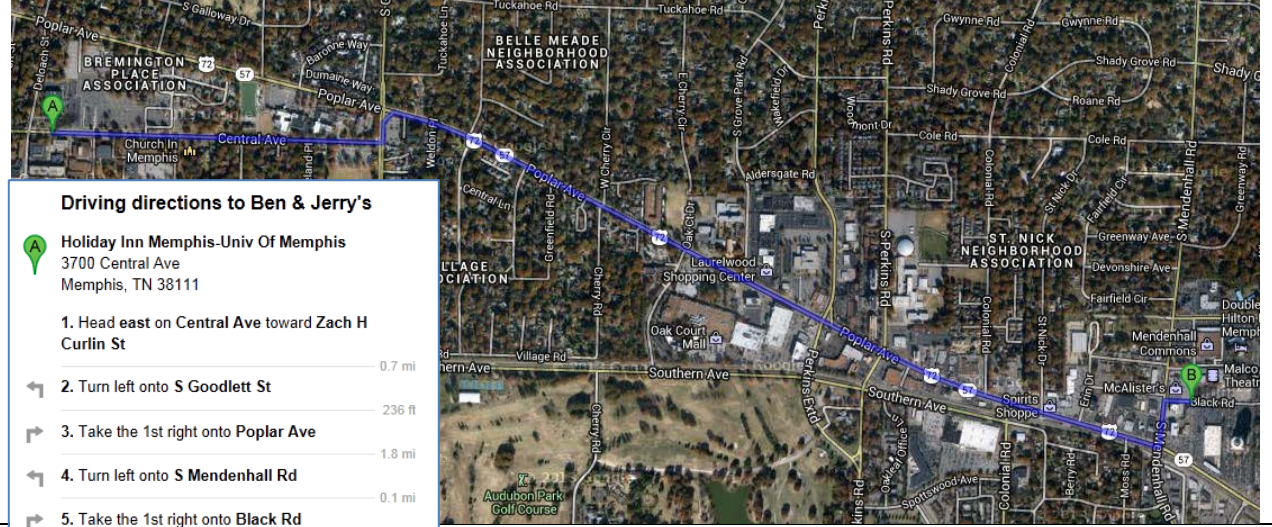

1. Head east on Central Ave toward Zach H Curlin St — 0.7 mi
2. Turn left onto S Goodlett St — 236 ft
3. Take the 1st right onto Poplar Ave — 1.8 mi
4. Turn left onto S Mendenhall Rd — 0.3 mi
5. Turn right onto Sanderlin Ave
Destination will be on the right — 0.2 mi

B Muddy's Bake Shop
5101 Sanderlin Ave #114
Memphis, TN 38117

YoLo Frozen Yogurt- Desserts/Ice Cream Gluten-Free Friendly

A Holiday Inn Memphis-Univ Of Memphis
3700 Central Ave
Memphis, TN 38111

1. Head east on Central Ave toward Zach H Curlin St — 0.7 mi
2. Turn left onto S Goodlett St — 236 ft
3. Take the 1st right onto Poplar Ave — 1.7 mi
4. Turn left onto Erin Dr
Destination will be on the left — 0.1 mi

B YoLo Frozen Yogurt
559 Erin Dr
Memphis, TN 38117

Ben & Jerry's-[®] Desserts/Ice Cream

Driving directions to Ben & Jerry's

Holiday Inn Memphis-Univ Of Memphis
3700 Central Ave
Memphis, TN 38111

1. Head east on Central Ave toward Zach H Curlin St

0.7 mi

2. Turn left onto S Goodlett St

236 ft

3. Take the 1st right onto Poplar Ave

1.8 mi

4. Turn left onto S Mendenhall Rd

0.1 mi

5. Take the 1st right onto Black Rd
Destination will be on the left