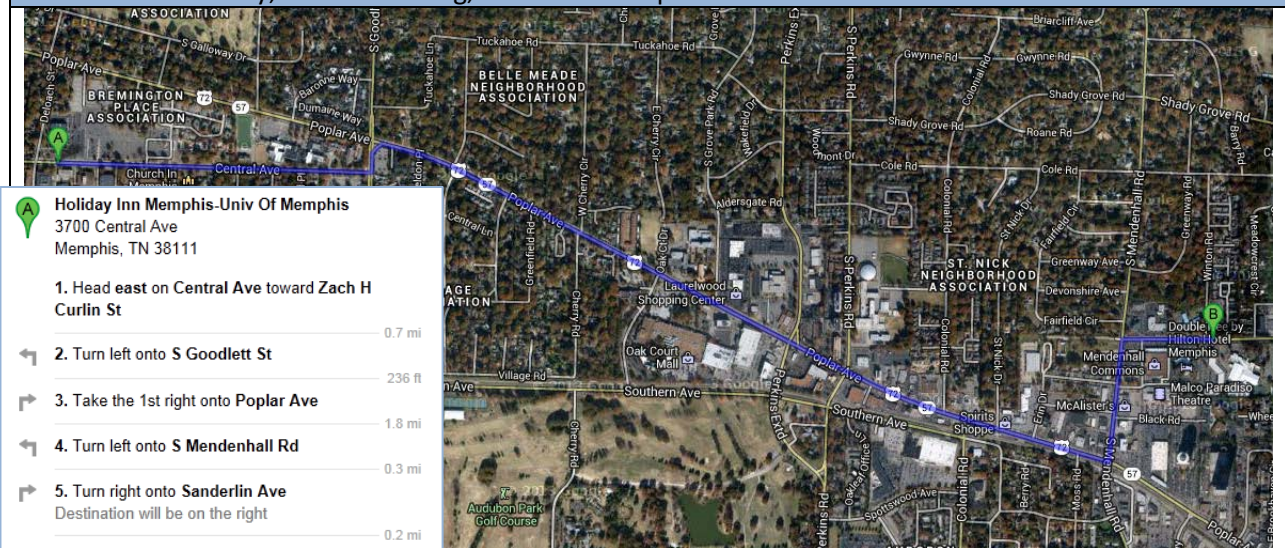

Napa Café- $$$ American, California, Seafood
Gluten-Free Friendly, Outdoor Dining, Excellent local place

- **A** Holiday Inn Memphis-Univ Of Memphis
  3700 Central Ave
  Memphis, TN 38111
1. Head east on Central Ave toward Zach H Curlin St
- 0.7 mi
2. Turn left onto S Goodlett St
- 236 ft
3. Take the 1st right onto Poplar Ave
- 1.8 mi
4. Turn left onto S Mendenhall Rd
- 0.3 mi
5. Turn right onto Sanderlin Ave
  Destination will be on the right
- 0.2 mi
- **B** Napa Cafe
  5101 Sanderlin Ave #122
  Memphis, TN 38117