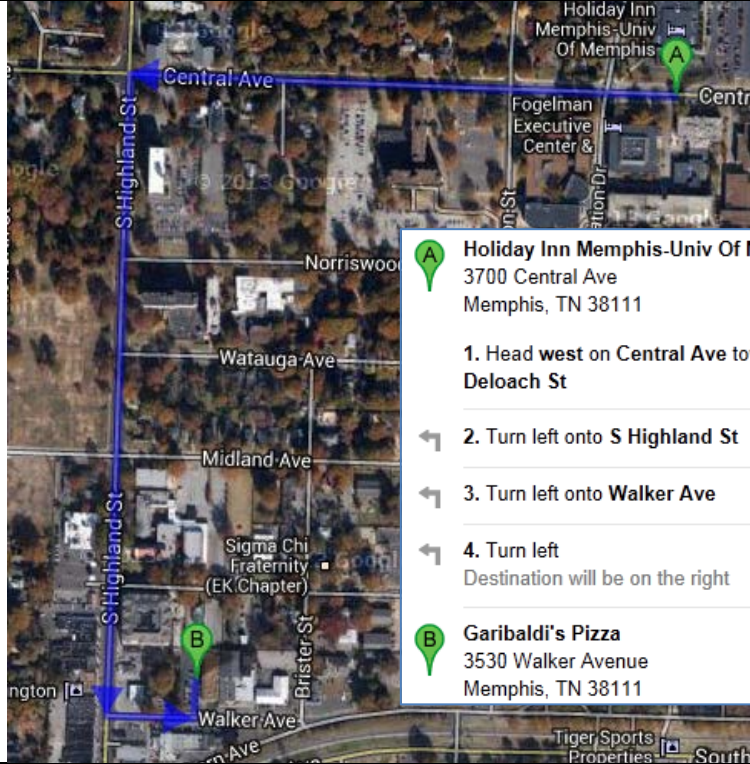

Holiday Inn Memphis-Univ Of Memphis
3700 Central Ave
Memphis, TN 38111

1. Head east on Central Ave toward Zach H Curlin St

0.7 mi

2. Turn left onto S Goodlett St

236 ft

3. Take the 1st right onto Poplar Ave

2.2 mi

4. Turn left onto W Brookhaven Cir
Destination will be on the right

0.1 mi

Hog & Hominy
707 W Brookhaven Cir
Memphis, TN 38117

Garibaldi's Pizza- \$ Pizza Sandwiches/Subs

A Holiday Inn Memphis- Univ Of Memphis
3700 Central Ave
Memphis, TN 38111

1. Head west on Central Ave toward Deloach St 0.4 mi

2. Turn left onto S Highland St 0.5 mi

3. Turn left onto Walker Ave 331 ft

4. Turn left
Destination will be on the right 148 ft

B Garibaldi's Pizza
3530 Walker Avenue
Memphis, TN 38111

1. Head east on Central Ave toward Zach H Curlin St
0.7 mi
2. Turn left onto S Goodlett St
236 ft
3. Take the 1st right onto Poplar Ave
Destination will be on the left
1.9 mi

B **Houston's Restaurant**
5000 Poplar Ave
Memphis, TN 38117