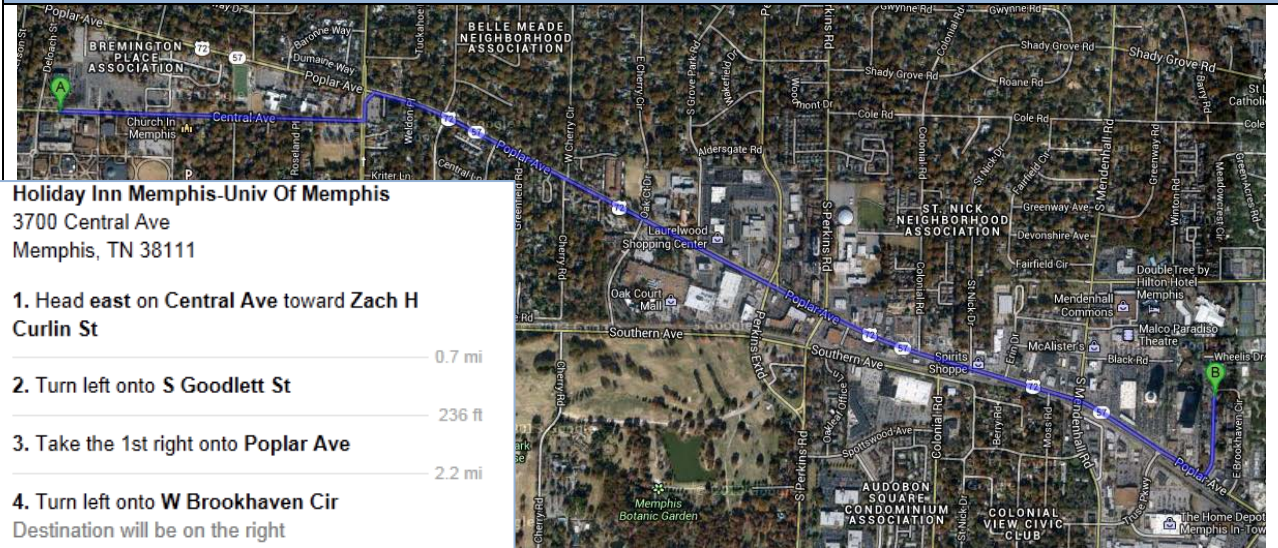

Andrew Michael Italian- $$$

Holiday Inn Memphis-Univ Of Memphis
3700 Central Ave
Memphis, TN 38111

1. Head east on Central Ave toward Zach H Curlin St

0.7 mi

2. Turn left onto S Goodlett St

236 ft

3. Take the 1st right onto Poplar Ave

2.2 mi

4. Turn left onto W Brookhaven Cir
Destination will be on the right

0.2 mi

Andrew Michael Italian Kitchen
712 W Brookhaven Cir
Memphis, TN 38117