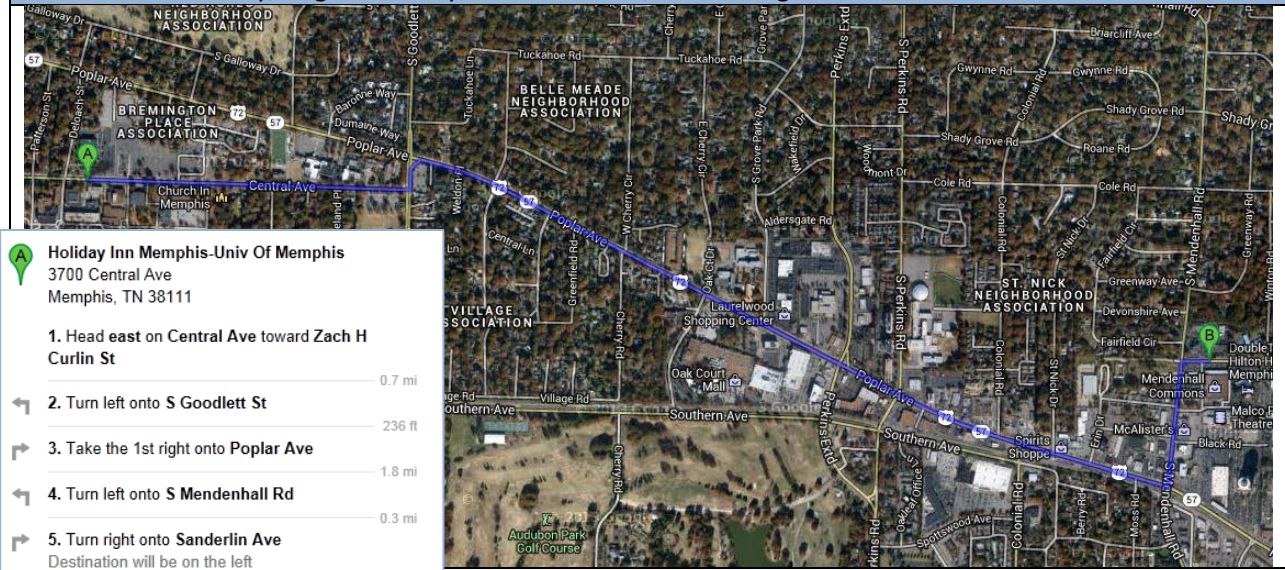

B RP Tracks Restaurant & Bar
3547 Walker Ave
Memphis, TN 38111

Brother Juniper's- \$\$ American, Breakfast/Brunch

A Holiday Inn Memphis-Univ Of Memphis
3700 Central Ave
Memphis, TN 38111

1. Head west on Central Ave toward Deloach St
0.4 mi
2. Turn left onto S Highland St
0.5 mi
3. Turn left onto Walker Ave
Destination will be on the right
190 ft

B Brother Juniper's
3519 Walker Ave
Memphis, TN 38111

Interim-\$\$\$\$ American Organic
 Gluten-Free Friendly, Vegan Friendly, Farm-to-Table, Fine Dining

- A** Holiday Inn Memphis-Univ Of Memphis
 3700 Central Ave
 Memphis, TN 38111
- 1. Head east on Central Ave toward Zach H Curlin St
- 0.7 mi
- 2. Turn left onto S Goodlett St
- 236 ft
- 3. Take the 1st right onto Poplar Ave
- 1.8 mi
- 4. Turn left onto S Mendenhall Rd
- 0.3 mi
- 5. Turn right onto Sanderlin Ave
 Destination will be on the left
- 305 ft
- B** Interim Restaurant & Bar
 5040 Sanderlin Ave
 Memphis, TN 38117

B **5101 Sanderlin Ave**
 Memphis, TN 38137

Huey's - \$ Burgers, American, Pub Food

A **Holiday Inn Memphis-Univ Of Memphis**
 3700 Central Ave
 Memphis, TN 38111

1. Head east on Central Ave toward Zach H Curlin St — 0.7 mi
2. Turn left onto S Goodlett St — 236 ft
3. Take the 1st right onto Poplar Ave — 1.6 mi
 Destination will be on the left

0.7 mi

2. Turn left onto S Goodlett St

236 ft

3. Take the 1st right onto Poplar Ave

2.2 mi

4. Turn left onto W Brookhaven Cir
Destination will be on the left

0.2 mi

B Bangkok Alley
715 W Brookhaven Cir
Memphis, TN 38137